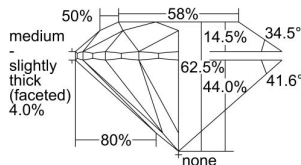

GIA®

FACSIMILE

GIA REPORT 1463573911

Verify this report at GIA.edu

GIA NATURAL DIAMOND DOSSIER®

May 10, 2023
GIA Report Number 1463573911
Shape and Cutting Style ..... Round Brilliant
Measurements ..... 5.70 - 5.73 x 3.57 mm

GRADING RESULTS

Carat Weight ..... 0.71 carat
Color Grade ..... J
Clarity Grade VS2
Cut Grade ..... Excellent

ADDITIONAL GRADING INFORMATION

Polish ..... Excellent
Symmetry ..... Excellent
Fluorescence ..... Medium Blue
Clarity Characteristics ..... Crystal, Cloud
Inscription(s): GIA 1463573911

PROPORTIONS

Profile to actual proportions

GRADING SCALES

GIA COLOR SCALE	GIA CLARITY SCALE	GIA CUT SCALE	
D	FLAWLESS	EXCELLENT	
E	INTERNALLY FLAWLESS		
F		VVS₁	VERY GOOD
G	VVS₂		
H	VS₁	GOOD	
I	VS₂		
J	SI₁	FAIR	
K	SI₂		
L	I₁	POOR	
M	I₂		
N	I₃		
O			
P			
Q			
R			
S			
T			
U			
V			
W			
X			
Y			
Z