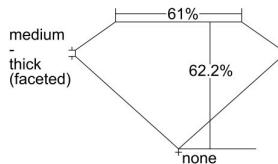

GIA®

FACSIMILE

GIA REPORT 1463588685

Verify this report at GIA.edu

GIA NATURAL DIAMOND DOSSIER®

May 12, 2023
GIA Report Number 1463588685
Shape and Cutting Style ..... Pear Brilliant
Measurements ..... 8.19 x 5.38 x 3.35 mm

GRADING RESULTS

Carat Weight ..... 0.90 carat
Color Grade L
Clarity Grade VVS1

ADDITIONAL GRADING INFORMATION

Polish ..... Excellent
Symmetry ..... Excellent
Fluorescence ..... Medium Blue
Clarity Characteristics ..... Pinpoint
Inscription(s): GIA 1463588685

PROPORTIONS

Profile not to actual proportions

GRADING SCALES

GIA COLOR SCALE		GIA CLARITY SCALE	
COLORLESS	D	VERY VERY SLIGHTLY INCLUDED	FLAWLESS
	E		INTERNALLY FLAWLESS
	F		VVS₁
	G		VVS₂
	H		VS₁
	I		VS₂
	J		SI₁
	K		SI₂
	L		I₁
	M		I₂
NEAR COLORLESS	N	SLIGHTLY INCLUDED	I₃
	O		
	P		
	Q		
FAINT	R		
	S		
	T		
	U		
VERT LIGHT	V		
	W		
	X		
	Y		
LIGHT	Z