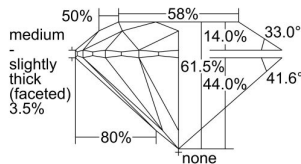

GIA®

FACSIMILE

GIA REPORT

1463743238

Verify this report at GIA.edu

GIA NATURAL DIAMOND DOSSIER®

May 31, 2023
GIA Report Number **1463743238**
Shape and Cutting Style ..... **Round Brilliant**
Measurements ..... **3.78 - 3.80 x 2.33 mm**

GRADING RESULTS

Carat Weight ..... **0.20 carat**
Color Grade ..... **G**
Clarity Grade **VS2**
Cut Grade ..... **Excellent**

ADDITIONAL GRADING INFORMATION

Polish ..... **Excellent**
Symmetry ..... **Excellent**
Fluorescence ..... **None**
Clarity Characteristics ..... **Cloud**
Inscription(s): **GIA 1463743238**

PROPORTIONS

Profile to actual proportions

GRADING SCALES

GIA COLOR SCALE

COLORESS	D
	E
	F
	G
	H
	I
	J
NEAR COLORESS	K
	L
FAINT	M
	N
	O
	P
VERY LIGHT	Q
	R
	S
	T
	U
	V
	W
	X
	Y
LIGHT	Z

GIA CLARITY SCALE

FLAWLESS	VERY VERY SLIGHTLY INCLUDED	VVS₁	VVS₂	VS₁	VS₂	SI₁	SI₂	I₁	I₂	I₃	
											INTERNAL FLAWLESS

GIA CUT SCALE

EXCELLENT
VERY GOOD
GOOD
FAIR
POOR