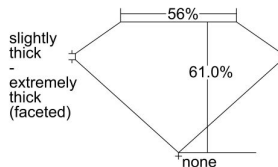

GIA®

FACSIMILE

GIA REPORT

1463860860

Verify this report at GIA.edu

GIA NATURAL DIAMOND DOSSIER®

June 22, 2023
GIA Report Number 1463860860
Shape and Cutting Style ..... Heart Brilliant
Measurements ..... 4.41 x 4.92 x 3.00 mm

GRADING RESULTS

Carat Weight ..... 0.41 carat
Color Grade ..... F
Clarity Grade SI1

ADDITIONAL GRADING INFORMATION

Polish ..... Excellent
Symmetry ..... Good
Fluorescence ..... None
Clarity Characteristics ..... Feather, Crystal
Inscription(s): GIA 1463860860

PROPORTIONS

Profile not to actual proportions

GRADING SCALES

GIA COLOR SCALE		GIA CLARITY SCALE	
COLORLESS	D	VERY VERY SLIGHTLY INCLUDED	FLAWLESS
	E		INTERNALLY FLAWLESS
	F		VVS₁
	G		VVS₂
	H		VS₁
	I		VS₂
	J		SI₁
	K		SI₂
	L		I₁
	M		I₂
NEAR COLORLESS	N	SLIGHTLY INCLUDED	I₃
	O		
	P		
	Q		
FAINT	R		
	S		
	T		
	U		
VERT LIGHT	V		
	W		
	X		
	Y		
LIGHT	Z