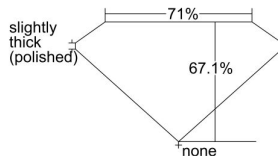

GIA®

FACSIMILE

GIA REPORT 1463868028

Verify this report at GIA.edu

GIA NATURAL DIAMOND DOSSIER®

June 19, 2023
GIA Report Number 1463868028
Shape and Cutting Style ..... Square Modified Brilliant
Measurements ..... 5.28 x 5.09 x 3.41 mm

GRADING RESULTS

Carat Weight ..... 0.75 carat
Color Grade ..... K
Clarity Grade VVS1

ADDITIONAL GRADING INFORMATION

Polish ..... Excellent
Symmetry ..... Very Good
Fluorescence ..... None
Clarity Characteristics ..... Pinpoint, Feather
Inscription(s): GIA 1463868028

PROPORTIONS

Profile not to actual proportions

GRADING SCALES

GIA COLOR SCALE		GIA CLARITY SCALE			
COLORLESS	D	VERY VERY SLIGHTLY INCLUDED	FLAWLESS		
	E		INTERNALLY FLAWLESS		
	F	VERY SLIGHTLY INCLUDED	VVS₁		
	G		VVS₂		
	H		VS₁		
	NEAR COLORLESS	I	SLIGHTLY INCLUDED	VS₂	
		J		SI₁	
		FAINT	K	INCLUDED	SI₂
			L		I₁
			M		I₂
VERT LIGHT	N	LIGHT	I₃		
	O				
	P				
	Q				
	R