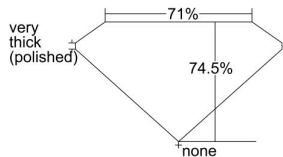

GIA®

FACSIMILE

GIA REPORT 1463910296

Verify this report at GIA.edu

GIA NATURAL DIAMOND DOSSIER®

June 21, 2023
GIA Report Number 1463910296
Shape and Cutting Style ..... Square Modified Brilliant
Measurements ..... 4.89 x 4.86 x 3.62 mm

GRADING RESULTS

Carat Weight ..... 0.80 carat
Color Grade ..... E
Clarity Grade S11

ADDITIONAL GRADING INFORMATION

Polish ..... Excellent
Symmetry ..... Very Good
Fluorescence ..... None
Clarity Characteristics ..... Crystal, Cloud
Inscription(s): GIA 1463910296

PROPORTIONS

Profile not to actual proportions

GRADING SCALES

GIA COLOR SCALE		GIA CLARITY SCALE			
COLORLESS	D	VERY VERY SLIGHTLY INCLUDED	FLAWLESS		
	E		INTERNALLY FLAWLESS		
	F	VERY SLIGHTLY INCLUDED	VVS₁		
	G		VVS₂		
	H		VS₁		
	NEAR COLORLESS	I	SLIGHTLY INCLUDED	VS₂	
		J		S1₁	
		FAINT	K	INCLUDED	S1₂
			L		I₁
			M		I₂
VERT LIGHT	N	LIGHT	I₃		
	O				
	P				
	Q				
	R				
	S				
	T