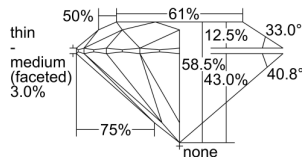

GIA®

FACSIMILE

GIA REPORT

1463965773

Verify this report at GIA.edu

GIA NATURAL DIAMOND DOSSIER®

June 28, 2023
GIA Report Number 1463965773
Shape and Cutting Style ..... Round Brilliant
Measurements ..... 4.82 - 4.84 x 2.83 mm

GRADING RESULTS

Carat Weight ..... 0.40 carat
Color Grade ..... H
Clarity Grade VS1
Cut Grade ..... Excellent

ADDITIONAL GRADING INFORMATION

Polish ..... Excellent
Symmetry ..... Excellent
Fluorescence ..... Medium Blue
Clarity Characteristics ..... Feather
Inscription(s): GIA 1463965773

PROPORTIONS

Profile to actual proportions