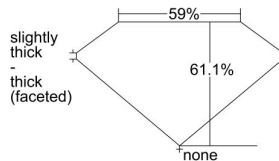

GIA®

FACSIMILE

GIA REPORT 1463979085

Verify this report at GIA.edu

GIA NATURAL DIAMOND DOSSIER®

June 30, 2023
GIA Report Number 1463979085
Shape and Cutting Style ..... Pear Brilliant
Measurements ..... 7.41 x 4.64 x 2.83 mm

GRADING RESULTS

Carat Weight ..... 0.60 carat
Color Grade ..... H
Clarity Grade VVS2

ADDITIONAL GRADING INFORMATION

Polish ..... Excellent
Symmetry ..... Very Good
Fluorescence ..... Medium Blue
Clarity Characteristics ..... Pinpoint, Surface Graining
Inscription(s): GIA 1463979085

PROPORTIONS

Profile not to actual proportions

GRADING SCALES

GIA COLOR SCALE		GIA CLARITY SCALE			
COLORLESS	D	VERY VERY SLIGHTLY INCLUDED	FLAWLESS		
	E		INTERNALLY FLAWLESS		
	F		VVS₁		
	G		VVS₂		
	NEAR COLORLESS	H	VERY SLIGHTLY INCLUDED	VS₁	
		I		VS₂	
		FAINT	J	SLIGHTLY INCLUDED	SI₁
			K		SI₂
	L		I₁		
	VERY LIGHT		M	INCLUDED	I₂
N			I₃		
O					
P					
LIGHT	Q				
	R				
	S				
	T				
	U				
	V				
	W				
	X				
	Y				
	Z