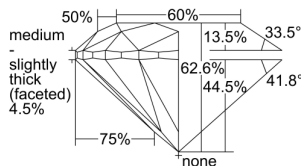

GIA®

FACSIMILE

GIA REPORT 1465037686

Verify this report at GIA.edu

GIA NATURAL DIAMOND DOSSIER®

March 14, 2023
GIA Report Number 1465037686
Shape and Cutting Style ..... Round Brilliant
Measurements ..... 5.01 - 5.07 x 3.15 mm

GRADING RESULTS

Carat Weight ..... 0.50 carat
Color Grade ..... F
Clarity Grade S11
Cut Grade ..... Excellent

ADDITIONAL GRADING INFORMATION

Polish ..... Excellent
Symmetry ..... Very Good
Fluorescence ..... None
Clarity Characteristics ..... Feather, Cloud, Crystal
Inspection(s): GIA 1465037686

PROPORTIONS

Profile to actual proportions