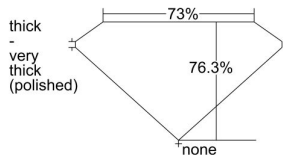

GIA®

FACSIMILE

GIA REPORT 1465163282

Verify this report at GIA.edu

GIA NATURAL DIAMOND DOSSIER®

March 28, 2023
GIA Report Number 1465163282
Shape and Cutting Style ..... Square Modified Brilliant
Measurements ..... 5.22 x 5.05 x 3.86 mm

GRADING RESULTS

Carat Weight ..... 0.96 carat
Color Grade I
Clarity Grade VS1

ADDITIONAL GRADING INFORMATION

Polish ..... Excellent
Symmetry ..... Very Good
Fluorescence ..... None
Clarity Characteristics ..... Feather, Cloud
Inscription(s): GIA 1465163282

PROPORTIONS

Profile not to actual proportions

GRADING SCALES

GIA COLOR SCALE		GIA CLARITY SCALE			
COLORLESS	D	VERY VERY SLIGHTLY INCLUDED	FLAWLESS		
	E		INTERNALLY FLAWLESS		
	F	VERY SLIGHTLY INCLUDED	VVS₁		
	G		VVS₂		
	H		VS₁		
	NEAR COLORLESS	I	VERY SLIGHTLY INCLUDED	VS₂	
		J		SI₁	
		FAINT	K	SLIGHTLY INCLUDED	SI₂
			L		I₁
			M		I₂
VERT LIGHT	N	INCLUDED	I₃		
	O				
	P				
	Q				
	R				
	S				
	T				
LIGHT	U				
	V				
	W				
	X				
Y					
Z