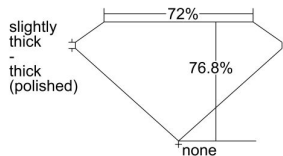

GIA®

FACSIMILE

GIA REPORT 1465463538

Verify this report at gia.edu

GIA NATURAL DIAMOND DOSSIER®

May 02, 2023
GIA Report Number 1465463538
Shape and Cutting Style ..... Square Modified Brilliant
Measurements ..... 4.92 x 4.84 x 3.72 mm

GRADING RESULTS

Carat Weight ..... 0.81 carat
Color Grade ..... K
Clarity Grade VS1

ADDITIONAL GRADING INFORMATION

Polish ..... Excellent
Symmetry ..... Very Good
Fluorescence ..... Medium Blue
Clarity Characteristics ..... Crystal, Needle, Pinpoint
Inscription(s): GIA 1465463538

PROPORTIONS

Profile not to actual proportions

GRADING SCALES

GIA COLOR SCALE		GIA CLARITY SCALE			
COLORLESS	D	VERY VERY SLIGHTLY INCLUDED	FLAWLESS		
	E		INTERNALLY FLAWLESS		
	F	VERY SLIGHTLY INCLUDED	VVS₁		
	G		VVS₂		
	H		VS₁		
	NEAR COLORLESS	I	SLIGHTLY INCLUDED	VS₂	
		J		SI₁	
		FAINT	K	INCLUDED	SI₂
			L		I₁
			M		I₂
VERT LIGHT	N	LIGHT	I₃		
	O				
	P				
	Q				
	R