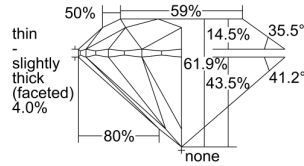

GIA®

FACSIMILE

GIA REPORT 1465529707

Verify this report at gia.edu

GIA NATURAL DIAMOND DOSSIER®

May 08, 2023
GIA Report Number 1465529707
Shape and Cutting Style ..... Round Brilliant
Measurements ..... 4.34 - 4.35 x 2.69 mm

GRADING RESULTS

Carat Weight ..... 0.31 carat
Color Grade ..... K
Clarity Grade VS2
Cut Grade ..... Excellent

ADDITIONAL GRADING INFORMATION

Polish ..... Excellent
Symmetry ..... Excellent
Fluorescence ..... None
Clarity Characteristics ..... Feather
Inscription(s): GIA 1465529707

PROPORTIONS

Profile to actual proportions