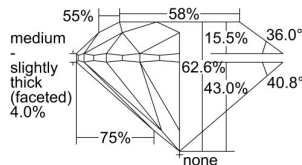

GIA®

FACSIMILE

GIA REPORT 1465570273

Verify this report at GIA.edu

GIA NATURAL DIAMOND DOSSIER®

May 11, 2023
GIA Report Number 1465570273
Shape and Cutting Style ..... Round Brilliant
Measurements ..... 5.96 - 6.00 x 3.74 mm

GRADING RESULTS

Carat Weight ..... 0.83 carat
Color Grade I
Clarity Grade VVS2
Cut Grade ..... Excellent

ADDITIONAL GRADING INFORMATION

Polish ..... Excellent
Symmetry ..... Excellent
Fluorescence ..... None
Clarity Characteristics ..... Feather, Pinpoint, Cloud
Inscription(s): GIA 1465570273

PROPORTIONS

Profile to actual proportions

GRADING SCALES

GIA COLOR SCALE	GIA CLARITY SCALE	GIA CUT SCALE	
D	FLAWLESS	EXCELLENT	
E	INTERNALLY FLAWLESS		
F		VVS₁	VERY GOOD
G	VVS₂		
H	VS₁	GOOD	
I	VS₂		
J	SI₁	FAIR	
K	SI₂		
L	I₁	POOR	
M	I₂		
N	I₃		
O			
P			
Q			
R			
S			
T			
U			
V			
W			
X			
Y			
Z