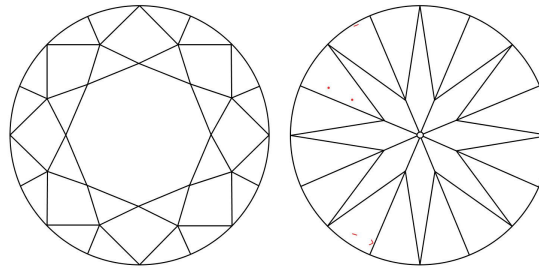

ADDITIONAL GRADING INFORMATION

Polish ..... Excellent  
 Symmetry ..... Excellent  
 Fluorescence ..... None  
 Inscription(s): GIA 1465617101

PROPORTIONS

Profile to actual proportions

CLARITY CHARACTERISTICS

KEY TO SYMBOLS\*

- Pinpoint
- Feather

\* Red symbols denote internal characteristics (inclusions). Green or black symbols denote external characteristics (blemishes). Diagram is an approximate representation of the diamond, and symbols shown indicate type, position, and approximate size of clarity characteristics. All clarity characteristics may not be shown. Details of finish are not shown.