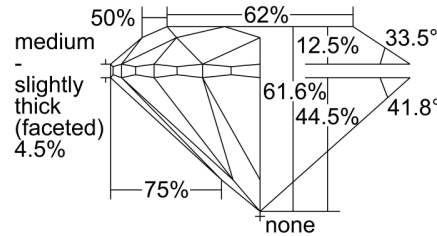

GIA NATURAL DIAMOND GRADING REPORT

May 20, 2023
GIA Report Number 1465617101
Shape and Cutting Style ..... Round Brilliant
Measurements ..... 6.17 - 6.19 x 3.81 mm

GRADING RESULTS

Carat Weight ..... 0.90 carat
Color Grade ..... E
Clarity Grade VVS1
Cut Grade ..... Excellent

ADDITIONAL GRADING INFORMATION

Polish ..... Excellent
Symmetry ..... Excellent
Fluorescence ..... None
Inscription(s): GIA 1465617101

PROPORTIONS

Profile to actual proportions