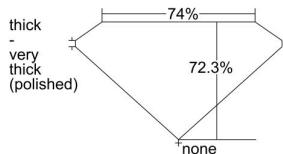

GIA®

FACSIMILE

GIA REPORT 1465633941

Verify this report at GIA.edu

GIA NATURAL DIAMOND DOSSIER®

May 18, 2023
GIA Report Number 1465633941
Shape and Cutting Style ..... **Square Modified Brilliant**
Measurements ..... 4.71 x 4.50 x 3.25 mm

GRADING RESULTS

Carat Weight ..... 0.60 carat
Color Grade ..... K
Clarity Grade VVS2

ADDITIONAL GRADING INFORMATION

Polish ..... Excellent
Symmetry ..... Very Good
Fluorescence ..... Faint
Clarity Characteristics ..... Pinpoint, Cloud, Feather
Inscription(s): GIA 1465633941

PROPORTIONS

Profile not to actual proportions

GRADING SCALES

GIA COLOR SCALE		GIA CLARITY SCALE			
COLORLESS	D	VERY VERY SLIGHTLY INCLUDED	FLAWLESS		
	E		INTERNALLY FLAWLESS		
	F	VERY SLIGHTLY INCLUDED	VVS₁		
	G		VVS₂		
	H		VS₁		
	NEAR COLORLESS	I	SLIGHTLY INCLUDED	VS₂	
		J		SI₁	
		FAINT	K	INCLUDED	SI₂
			L		I₁
			M		I₂
N			I₃		
VERT LIGHT	O	INCLUDED			
	P				
	Q				
	R				
	S				
	T				
LIGHT	U				
	V				
	W				
	X				
Y					
Z