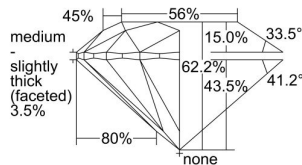

GIA®

FACSIMILE

GIA REPORT

1465761290

Verify this report at GIA.edu

GIA NATURAL DIAMOND DOSSIER®

June 02, 2023
GIA Report Number 1465761290
Shape and Cutting Style ..... Round Brilliant
Measurements ..... 4.92 - 4.95 x 3.07 mm

GRADING RESULTS

Carat Weight ..... 0.45 carat
Color Grade ..... E
Clarity Grade VS1
Cut Grade ..... Excellent

ADDITIONAL GRADING INFORMATION

Polish ..... Excellent
Symmetry ..... Excellent
Fluorescence ..... Medium Blue
Clarity Characteristics ..... Cloud, Pinpoint
Inscription(s): GIA 1465761290

PROPORTIONS

Profile to actual proportions

GRADING SCALES

GIA COLOR SCALE	GIA CLARITY SCALE	GIA CUT SCALE
D	FLAWLESS	EXCELLENT
E	FLAWLESS	
F	INTERNALLY FLAWLESS	VERY GOOD
G	FLAWLESS	
H	VVS₁	GOOD
I	VVS₂	
J	VS₁	FAIR
K	VS₂	
L	SI₁	POOR
M	SI₂	
N	I₁	
O	I₂	
P	I₃	
Q		
R		
S		
T		
U		
V		
W		
X		
Y		
Z