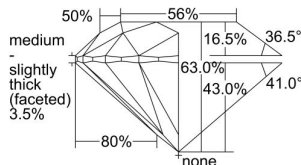

GIA®

FACSIMILE

GIA REPORT 1465768576

Verify this report at GIA.edu

GIA NATURAL DIAMOND DOSSIER®

June 01, 2023
GIA Report Number **1465768576**
Shape and Cutting Style ..... **Round Brilliant**
Measurements ..... **5.36 - 5.38 x 3.38 mm**

GRADING RESULTS

Carat Weight ..... **0.60 carat**
Color Grade ..... **H**
Clarity Grade **S11**
Cut Grade ..... **Excellent**

ADDITIONAL GRADING INFORMATION

Polish ..... **Excellent**
Symmetry ..... **Excellent**
Fluorescence ..... **None**
Clarity Characteristics..... **Cloud, Crystal, Knot**
Inscription(s): **GIA 1465768576**

PROPORTIONS

Profile to actual proportions