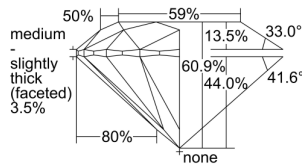

GIA®

FACSIMILE

GIA REPORT

1465777603

Verify this report at GIA.edu

GIA NATURAL DIAMOND DOSSIER®

June 06, 2023
GIA Report Number 1465777603
Shape and Cutting Style ..... Round Brilliant
Measurements ..... 3.65 - 3.68 x 2.23 mm

GRADING RESULTS

Carat Weight ..... 0.18 carat
Color Grade ..... E
Clarity Grade S11
Cut Grade ..... Excellent

ADDITIONAL GRADING INFORMATION

Polish ..... Excellent
Symmetry ..... Excellent
Fluorescence ..... None
Clarity Characteristics ..... Feather, Cloud
Inscription(s): GIA 1465777603

PROPORTIONS

Profile to actual proportions

GRADING SCALES

GIA COLOR SCALE

COLORESS	D
	E
	F
	G
	H
	I
	J
NEAR COLORESS	K
	L
Faint	M
	N
	O
	P
	R
	S
	T
	U
	V
	W
	X
	Y
Light	Z

GIA CLARITY SCALE

VERY VERY SLIGHTLY INCLUDED	FLAWLESS
	INTERNALLY FLAWLESS
VERY SLIGHTLY INCLUDED	VVS₁
	VVS₂
SLIGHTLY INCLUDED	VS₁
	VS₂
INCLUDED	S1₁
	S1₂
	I₁
	I₂
	I₃

GIA CUT SCALE

EXCELLENT
VERY GOOD
GOOD
FAIR
POOR