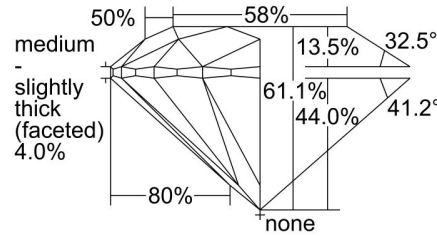

GIA NATURAL DIAMOND GRADING REPORT

June 23, 2023
 GIA Report Number 1465837444
 Shape and Cutting Style Round Brilliant
 Measurements 11.01 - 11.05 x 6.74 mm

GRADING RESULTS

Carat Weight 5.01 carat
 Color Grade F
 Clarity Grade SI1
 Cut Grade Excellent

ADDITIONAL GRADING INFORMATION

Polish Excellent
 Symmetry Excellent
 Fluorescence None

Inscription(s): GIA 1465837444

Comments: Clouds are not shown. Pinpoints are not shown.

PROPORTIONS

Profile to actual proportions

CLARITY CHARACTERISTICS

KEY TO SYMBOLS*

- Crystal
- Feather

* Red symbols denote internal characteristics (inclusions). Green or black symbols denote external characteristics (blemishes). Diagram is an approximate representation of the diamond, and symbols shown indicate type, position, and approximate size of clarity characteristics. All clarity characteristics may not be shown. Details of finish are not shown.