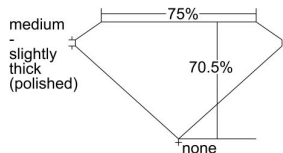

GIA®

FACSIMILE

GIA REPORT 1465894459

Verify this report at GIA.edu

GIA NATURAL DIAMOND DOSSIER®

June 20, 2023
GIA Report Number 1465894459
Shape and Cutting Style ..... Square Modified Brilliant
Measurements ..... 5.10 x 4.90 x 3.45 mm

GRADING RESULTS

Carat Weight ..... 0.71 carat
Color Grade ..... H
Clarity Grade VVS1

ADDITIONAL GRADING INFORMATION

Polish ..... Excellent
Symmetry ..... Excellent
Fluorescence ..... None
Clarity Characteristics ..... Internal Graining
Inscription(s): GIA 1465894459

PROPORTIONS

Profile not to actual proportions

GRADING SCALES

GIA COLOR SCALE		GIA CLARITY SCALE			
COLORLESS	D	VERY VERY SLIGHTLY INCLUDED	FLAWLESS		
	E		INTERNALLY FLAWLESS		
	F		VVS₁		
	G		VVS₂		
	NEAR COLORLESS	H	VERY SLIGHTLY INCLUDED	VS₁	
		I		VS₂	
		FAINT	J	SLIGHTLY INCLUDED	I₁
			K		I₂
	L		I₃		
	VERT LIGHT		M	INCLUDED	
N					
O					
P					
Q					
R					
LIGHT	S				
	T				
	U				
	V				
	W				
	X				
	Y				
	Z