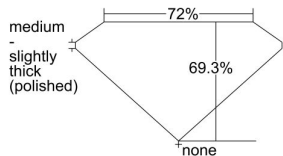

GIA®

FACSIMILE

GIA REPORT 1465898431

Verify this report at GIA.edu

GIA NATURAL DIAMOND DOSSIER®

June 22, 2023
GIA Report Number 1465898431
Shape and Cutting Style ..... Square Modified Brilliant
Measurements ..... 3.83 x 3.83 x 2.65 mm

GRADING RESULTS

Carat Weight ..... 0.32 carat
Color Grade ..... F
Clarity Grade SI2

ADDITIONAL GRADING INFORMATION

Polish ..... Excellent
Symmetry ..... Very Good
Fluorescence ..... None
Clarity Characteristics ..... Crystal, Feather
Inscription(s): GIA 1465898431

PROPORTIONS

Profile not to actual proportions

GRADING SCALES

GIA COLOR SCALE		GIA CLARITY SCALE	
COLORLESS	D	VERY VERY SLIGHTLY INCLUDED	FLAWLESS
	E		INTERNALLY FLAWLESS
	F		VVS₁
	G		VVS₂
	H		VS₁
	I		VS₂
	J		SI₁
	K		SI₂
	L		I₁
	M		I₂
NEAR COLORLESS	N	SLIGHTLY INCLUDED	I₃
	O		
	P		
	Q		
FAINT	R	INCLUDED	
	S		
	T		
	U		
VERT LIGHT	V		
	W		
	X		
	Y		
LIGHT	Z