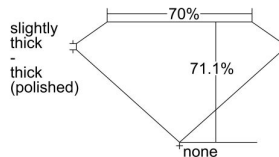

GIA®

FACSIMILE

GIA REPORT

1467725436

Verify this report at GIA.edu

GIA NATURAL DIAMOND DOSSIER®

June 01, 2023
GIA Report Number **1467725436**
Shape and Cutting Style ..... **Square Modified Brilliant**
Measurements ..... **5.37 x 5.26 x 3.74 mm**

GRADING RESULTS

Carat Weight ..... **0.90 carat**
Color Grade ..... **I**
Clarity Grade **VS1**

ADDITIONAL GRADING INFORMATION

Polish ..... **Very Good**
Symmetry ..... **Very Good**
Fluorescence ..... **Medium Blue**
Clarity Characteristics..... **Crystal, Cloud, Feather**
Inscription(s): **GIA 1467725436**

PROPORTIONS

Profile not to actual proportions

GRADING SCALES

GIA COLOR SCALE		GIA CLARITY SCALE			
COLORLESS	D	VERY VERY SLIGHTLY INCLUDED	FLAWLESS		
	E		INTERNALLY FLAWLESS		
	F	VERY SLIGHTLY INCLUDED	VVS₁		
	G		VVS₂		
	H		VS₁		
	NEAR COLORLESS	I	SLIGHTLY INCLUDED	VS₂	
		J		SI₁	
		FAINT	K	INCLUDED	SI₂
			L		I₁
			M		I₂
VERT LIGHT	N	LIGHT	I₃		
	O				
	P				
	Q				
	R