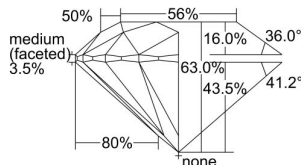

GIA®

FACSIMILE

GIA REPORT 1468028786

Verify this report at GIA.edu

GIA NATURAL DIAMOND DOSSIER®

March 14, 2023
GIA Report Number **1468028786**
Shape and Cutting Style ..... **Round Brilliant**
Measurements ..... **4.68 - 4.71 x 2.96 mm**

GRADING RESULTS

Carat Weight ..... **0.40 carat**
Color Grade ..... **K**
Clarity Grade **VVS2**
Cut Grade ..... **Excellent**

ADDITIONAL GRADING INFORMATION

Polish ..... **Excellent**
Symmetry ..... **Excellent**
Fluorescence ..... **None**
Clarity Characteristics..... **Cloud, Needle, Pinpoint**
Inscription(s): **GIA 1468028786**

PROPORTIONS

Profile to actual proportions

GRADING SCALES

GIA COLOR SCALE	GIA CLARITY SCALE	GIA CUT SCALE	
COLOREDLESS D	FLAWLESS	EXCELLENT	
E	INTERNALLY FLAWLESS		
F		VVS₁	VERY GOOD
G	VVS₂		
H	VS₁	GOOD	
I	VS₂		
J	SI₁	FAIR	
K	SI₂		
L	I₁	POOR	
M	I₂		
N	I₃		
O			
P			
VERY LIGHT Q			
R			
S			
T			
U			
VERY LIGHT V			
W			
X			
Y			
Z