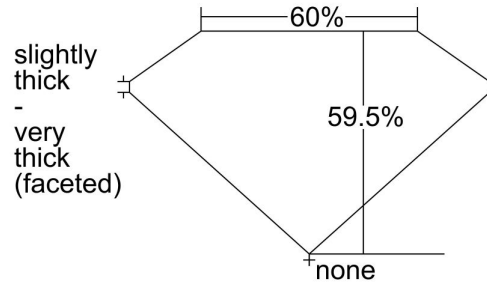

GIA®

GIA NATURAL DIAMOND DOSSIER®

April 03, 2023

GIA Report Number..... 1468205554

Shape and Cutting Style..... Heart Brilliant

Measurements.....4.15 x 4.65 x 2.77 mm

GRADING RESULTS

Carat Weight.....0.30 carat

Color Grade..... I

Clarity Grade..... VS1

ADDITIONAL GRADING INFORMATION

Polish..... Excellent

Symmetry..... Very Good

Fluorescence..... None

Clarity Characteristics..... Cloud

Inscription(s): GIA 1468205554

PROPORTIONS

Profile not to actual proportions

COMMENTS

GIA COLOR SCALE

D	E	F	G	H	I	J	K	L	M	N	O	P	Q	R	S	T	U	V	W	X	Y	Z
COLORLESS				NEAR COLORLESS		FAINT		VERY LIGHT				LIGHT										

GIA CLARITY SCALE

FLAWLESS	INTERNALLY FLAWLESS	VVS ₁	VVS ₂	VS ₁	VS ₂	SI ₁	SI ₂	I ₁	I ₂	I ₃
		VERY VERY SLIGHTLY INCLUDED		VERY SLIGHTLY INCLUDED		SLIGHTLY INCLUDED		INCLUDED		