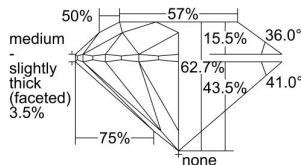

GIA®

FACSIMILE

GIA REPORT 1468327340

Verify this report at GIA.edu

GIA NATURAL DIAMOND DOSSIER®

April 14, 2023
GIA Report Number 1468327340
Shape and Cutting Style ..... Round Brilliant
Measurements ..... 4.87 - 4.90 x 3.06 mm

GRADING RESULTS

Carat Weight ..... 0.45 carat
Color Grade ..... F
Clarity Grade VVS1
Cut Grade ..... Excellent

ADDITIONAL GRADING INFORMATION

Polish ..... Excellent
Symmetry ..... Excellent
Fluorescence ..... None
Clarity Characteristics ..... Cloud, Pinpoint, Feather
Inscription(s): GIA 1468327340

PROPORTIONS

Profile to actual proportions

GRADING SCALES

GIA COLOR SCALE	GIA CLARITY SCALE	GIA CUT SCALE	
D	FLAWLESS	EXCELLENT	
E	INTERNALLY FLAWLESS		
F		VVS₁	VERY GOOD
G	VVS₂		
H	VS₁	GOOD	
I	VS₂		
J	SI₁	FAIR	
K	SI₂		
L	I₁	POOR	
M			
N			
O	I₂		
P			
Q	I₃		
R			
S			
T			
U			
V			
W			
X			
Y			
Z