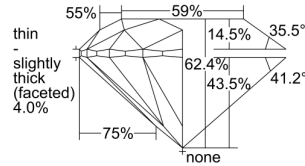

GIA®

FACSIMILE

GIA REPORT 1468335907

Verify this report at GIA.edu

GIA NATURAL DIAMOND DOSSIER®

August 15, 2023
GIA Report Number **1468335907**
Shape and Cutting Style ..... **Round Brilliant**
Measurements ..... **5.89 - 5.91 x 3.68 mm**

GRADING RESULTS

Carat Weight ..... **0.80 carat**
Color Grade ..... **I**
Clarity Grade **S12**
Cut Grade ..... **Excellent**

ADDITIONAL GRADING INFORMATION

Polish ..... **Excellent**
Symmetry ..... **Excellent**
Fluorescence ..... **None**
Clarity Characteristics..... **Feather, Crystal, Cloud**
Inscription(s): **GIA 1468335907**

PROPORTIONS

Profile to actual proportions

GRADING SCALES

GIA COLOR SCALE	GIA CLARITY SCALE	GIA CUT SCALE	
D	FLAWLESS	EXCELLENT	
E	INTERNALLY FLAWLESS		
F		VVS₁	VERY GOOD
G	VVS₂		
H	VS₁	GOOD	
I	VS₂		
J	S1₁	FAIR	
K	S1₂		
L	I₁	POOR	
M	I₂		
N	I₃		
O			
P			
Q			
R			
S			
T			
U			
V			
W			
X			
Y			
Z