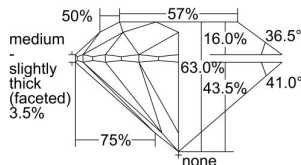

GIA®

FACSIMILE

GIA REPORT 1468415084

Verify this report at GIA.edu

GIA NATURAL DIAMOND DOSSIER®

April 24, 2023
GIA Report Number 1468415084
Shape and Cutting Style ..... Round Brilliant
Measurements ..... 4.85 - 4.89 x 3.07 mm

GRADING RESULTS

Carat Weight ..... 0.45 carat
Color Grade ..... H
Clarity Grade VVS2
Cut Grade ..... Excellent

ADDITIONAL GRADING INFORMATION

Polish ..... Excellent
Symmetry ..... Excellent
Fluorescence ..... None
Clarity Characteristics ..... Pinpoint, Feather
Inscription(s): GIA 1468415084

PROPORTIONS

Profile to actual proportions

GRADING SCALES

GIA COLOR SCALE	GIA CLARITY SCALE	GIA CUT SCALE	
D	FLAWLESS	EXCELLENT	
E	INTERNALLY FLAWLESS		
F		VVS₁	VERY GOOD
G	VVS₂		
H	VS₁	GOOD	
I	VS₂		
J	SI₁	FAIR	
K	SI₂		
L	I₁	POOR	
M			
N			
O	I₂		
P			
Q			
R	I₃		
S			
T			
U			
V			
W			
X			
Y			
Z