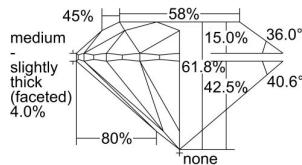

GIA®

FACSIMILE

GIA REPORT

1468449408

Verify this report at GIA.edu

GIA NATURAL DIAMOND DOSSIER®

April 27, 2023
GIA Report Number **1468449408**
Shape and Cutting Style ..... **Round Brilliant**
Measurements ..... **5.07 - 5.09 x 3.14 mm**

GRADING RESULTS

Carat Weight ..... **0.50 carat**
Color Grade ..... **H**
Clarity Grade **VS1**
Cut Grade ..... **Excellent**

ADDITIONAL GRADING INFORMATION

Polish ..... **Excellent**
Symmetry ..... **Excellent**
Fluorescence ..... **None**
Clarity Characteristics..... **Needle, Feather, Pinpoint**
Inscription(s): **GIA 1468449408**

PROPORTIONS

Profile to actual proportions

GRADING SCALES

GIA COLOR SCALE

COLORLESS	D
	E
	F
	G
	H
	I
	J
NEAR COLORLESS	K
	L
Faint	M
	N
	O
	P
	Q
	R
	S
	T
	U
	V
	W
	X
	Y
Light	Z

GIA CLARITY SCALE

FLAWLESS	VERY VERY SLIGHTLY INCLUDED	VS₁	VS₂	SI₁	SI₂	I₁	I₂	I₃			
									VERY SLIGHTLY INCLUDED	SLIGHTLY INCLUDED	INCLUDED

GIA CUT SCALE

EXCELLENT
VERY GOOD
GOOD
FAIR
POOR