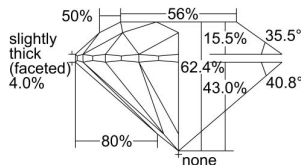

GIA®

FACSIMILE

GIA REPORT 1468498224

Verify this report at GIA.edu

GIA NATURAL DIAMOND DOSSIER®

May 08, 2023
GIA Report Number 1468498224
Shape and Cutting Style ..... Round Brilliant
Measurements ..... 5.25 - 5.27 x 3.29 mm

GRADING RESULTS

Carat Weight ..... 0.56 carat
Color Grade ..... G
Clarity Grade VVS1
Cut Grade ..... Excellent

ADDITIONAL GRADING INFORMATION

Polish ..... Excellent
Symmetry ..... Excellent
Fluorescence ..... None
Clarity Characteristics ..... Pinpoint, Feather
Inscription(s): GIA 1468498224

PROPORTIONS

Profile to actual proportions

GRADING SCALES

GIA COLOR SCALE	GIA CLARITY SCALE	GIA CUT SCALE	
D	FLAWLESS	EXCELLENT	
E	INTERNALLY FLAWLESS		
F		VVS₁	VERY GOOD
G	VVS₂		
H	VS₁	GOOD	
I	VS₂		
J	SI₁	FAIR	
K	SI₂		
L	I₁	POOR	
M	I₂		
N	I₃		
O			
P			
Q			
R			
S			
T			
U			
V			
W			
X			
Y			
Z