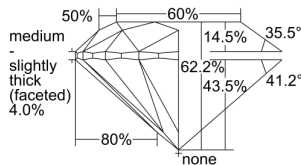

GIA®

FACSIMILE

GIA REPORT

1468647245

Verify this report at GIA.edu

GIA NATURAL DIAMOND DOSSIER®

May 22, 2023
GIA Report Number 1468647245
Shape and Cutting Style ..... Round Brilliant
Measurements ..... 5.34 - 5.40 x 3.34 mm

GRADING RESULTS

Carat Weight ..... 0.60 carat
Color Grade ..... F
Clarity Grade VS2
Cut Grade ..... Excellent

ADDITIONAL GRADING INFORMATION

Polish ..... Excellent
Symmetry ..... Very Good
Fluorescence ..... Faint
Clarity Characteristics ..... Cloud, Feather
Inscription(s): GIA 1468647245

PROPORTIONS

Profile to actual proportions

GRADING SCALES

GIA COLOR SCALE	GIA CLARITY SCALE	GIA CUT SCALE	
D	FLAWLESS	EXCELLENT	
E	INTERNALLY FLAWLESS		
F		VVS₁	VERY GOOD
G	VVS₂		
H	VS₁	GOOD	
I	VS₂		
J	SI₁	FAIR	
K	SI₂		
L	I₁	POOR	
M	I₂		
N	I₃		
O			
P			
Q			
R			
S			
T			
U			
V			
W			
X			
Y			
Z