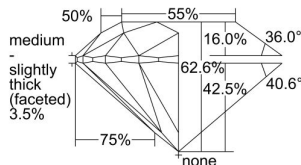

GIA®

FACSIMILE

GIA REPORT 1468760766

Verify this report at gia.edu

GIA NATURAL DIAMOND DOSSIER®

June 07, 2023
GIA Report Number **1468760766**
Shape and Cutting Style ..... **Round Brilliant**
Measurements ..... **3.90 - 3.92 x 2.45 mm**

GRADING RESULTS

Carat Weight ..... **0.23 carat**
Color Grade ..... **E**
Clarity Grade **VVS2**
Cut Grade ..... **Excellent**

ADDITIONAL GRADING INFORMATION

Polish ..... **Excellent**
Symmetry ..... **Excellent**
Fluorescence ..... **None**
Clarity Characteristics..... **Pinpoint, Surface Graining**
Inscription(s): **GIA 1468760766**

PROPORTIONS

Profile to actual proportions