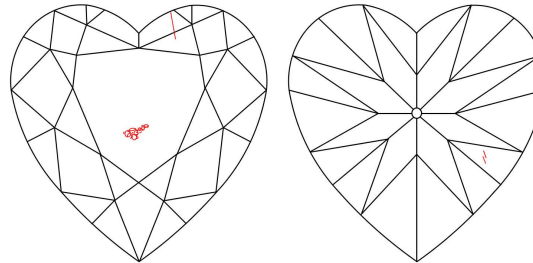

GIA NATURAL DIAMOND GRADING REPORT

June 26, 2023  
 GIA Report Number ..... 1468836771  
 Shape and Cutting Style ..... Heart Brilliant  
 Measurements ..... 7.17 x 7.98 x 4.64 mm

GRADING RESULTS

Carat Weight ..... 1.51 carat  
 Color Grade ..... J  
 Clarity Grade ..... SI1

ADDITIONAL GRADING INFORMATION

Polish ..... Excellent  
 Symmetry ..... Excellent  
 Fluorescence ..... None  
 Inscription(s): GIA 1468836771  
 Comments: Pinpoints are not shown.

PROPORTIONS

Profile not to actual proportions

CLARITY CHARACTERISTICS

KEY TO SYMBOLS\*

- Crystal
- ~ Feather
- ☁ Cloud

\* Red symbols denote internal characteristics (inclusions). Green or black symbols denote external characteristics (blemishes). Diagram is an approximate representation of the diamond, and symbols shown indicate type, position, and approximate size of clarity characteristics. All clarity characteristics may not be shown. Details of finish are not shown.