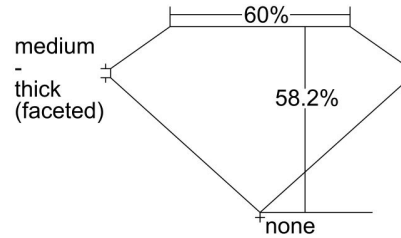

GIA NATURAL DIAMOND GRADING REPORT

June 26, 2023  
 GIA Report Number ..... 1468836771  
 Shape and Cutting Style ..... Heart Brilliant  
 Measurements ..... 7.17 x 7.98 x 4.64 mm

GRADING RESULTS

Carat Weight ..... 1.51 carat  
 Color Grade ..... J  
 Clarity Grade ..... SI1

ADDITIONAL GRADING INFORMATION

Polish ..... Excellent  
 Symmetry ..... Excellent  
 Fluorescence ..... None  
 Inscription(s): GIA 1468836771  
 Comments: Pinpoints are not shown.

PROPORTIONS

Profile not to actual proportions

CLARITY CHARACTERISTICS

KEY TO SYMBOLS\*

- Crystal
- ~ Feather
- ☁ Cloud

\* Red symbols denote internal characteristics (inclusions). Green or black symbols denote external characteristics (blemishes). Diagram is an approximate representation of the diamond, and symbols shown indicate type, position, and approximate size of clarity characteristics. All clarity characteristics may not be shown. Details of finish are not shown.