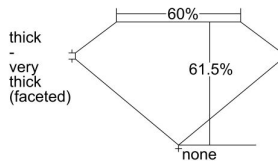

GIA®

FACSIMILE

GIA REPORT 1468979869

Verify this report at gia.edu

GIA NATURAL DIAMOND DOSSIER®

June 29, 2023
GIA Report Number 1468979869
Shape and Cutting Style ..... Pear Brilliant
Measurements ..... 6.85 x 4.61 x 2.84 mm

GRADING RESULTS

Carat Weight ..... 0.55 carat
Color Grade ..... D
Clarity Grade VVS1

ADDITIONAL GRADING INFORMATION

Polish ..... Excellent
Symmetry ..... Excellent
Fluorescence ..... Medium Blue
Clarity Characteristics ..... Pinpoint
Inscription(s): GIA 1468979869

PROPORTIONS

Profile not to actual proportions

GRADING SCALES

GIA COLOR SCALE		GIA CLARITY SCALE			
COLORLESS	D	VERY VERY SLIGHTLY INCLUDED	FLAWLESS		
	E		INTERNALLY FLAWLESS		
	F	VERY SLIGHTLY INCLUDED	VVS₁		
	G		VVS₂		
	H		VS₁		
	NEAR COLORLESS	I	SLIGHTLY INCLUDED	VS₂	
		J		SI₁	
		FAINT	K	INCLUDED	SI₂
			L		I₁
			M		I₂
VERT LIGHT	N	LIGHT	I₃		
	O				
	P				
	Q				
	R