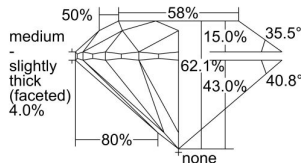

GIA®

FACSIMILE

GIA REPORT 1469058929

Verify this report at GIA.edu

GIA NATURAL DIAMOND DOSSIER®

March 16, 2023
GIA Report Number 1469058929
Shape and Cutting Style ..... Round Brilliant
Measurements ..... 5.24 - 5.28 x 3.26 mm

GRADING RESULTS

Carat Weight ..... 0.56 carat
Color Grade L
Clarity Grade VS1
Cut Grade ..... Excellent

ADDITIONAL GRADING INFORMATION

Polish ..... Excellent
Symmetry ..... Excellent
Fluorescence ..... Faint
Clarity Characteristics..... Crystal, Cloud, Feather, Pinpoint
Inscription(s): GIA 1469058929

PROPORTIONS

Profile to actual proportions

GRADING SCALES

GIA COLOR SCALE	GIA CLARITY SCALE	GIA CUT SCALE	
D	FLAWLESS	EXCELLENT	
E	INTERNALLY FLAWLESS		
F		VVS₁	VERY GOOD
G	VVS₂		
H	VS₁	GOOD	
I	VS₂		
J	SI₁	FAIR	
K	SI₂		
L	I₁	POOR	
M	I₂		
N	I₃		
O			
P			
Q			
R			
S			
T			
U			
V			
W			
X			
Y			
Z