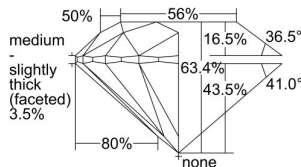

GIA®

FACSIMILE

GIA REPORT 1469118441

Verify this report at GIA.edu

GIA NATURAL DIAMOND DOSSIER®

March 22, 2023
GIA Report Number 1469118441
Shape and Cutting Style ..... Round Brilliant
Measurements ..... 6.10 - 6.14 x 3.88 mm

GRADING RESULTS

Carat Weight ..... 0.90 carat
Color Grade I
Clarity Grade VS2
Cut Grade ..... Excellent

ADDITIONAL GRADING INFORMATION

Polish ..... Excellent
Symmetry ..... Excellent
Fluorescence ..... None
Clarity Characteristics.. Crystal, Cloud, Feather, Indented Natural
Inscription(s): GIA 1469118441

PROPORTIONS

Profile to actual proportions

GRADING SCALES

GIA COLOR SCALE	GIA CLARITY SCALE	GIA CUT SCALE	
D	FLAWLESS	EXCELLENT	
E	INTERNALLY FLAWLESS		
F		VVS₁	VERY GOOD
G	VVS₂		
H	VS₁	GOOD	
I	VS₂		
J	SI₁	FAIR	
K	SI₂		
L	I₁	POOR	
M	I₂		
N	I₃		
O			
P			
Q			
R			
S			
T			
U			
V			
W			
X			
Y			
Z