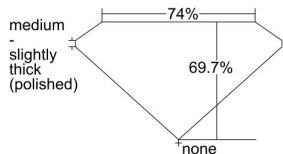

GIA®

FACSIMILE

GIA REPORT 1469294942

Verify this report at GIA.edu

GIA NATURAL DIAMOND DOSSIER®

April 11, 2023
GIA Report Number 1469294942
Shape and Cutting Style ..... Square Modified Brilliant
Measurements ..... 4.19 x 4.15 x 2.89 mm

GRADING RESULTS

Carat Weight ..... 0.40 carat
Color Grade ..... K
Clarity Grade VS2

ADDITIONAL GRADING INFORMATION

Polish ..... Excellent
Symmetry ..... Very Good
Fluorescence ..... None
Clarity Characteristics ..... Feather
Inscription(s): GIA 1469294942

PROPORTIONS

Profile not to actual proportions

GRADING SCALES

GIA COLOR SCALE		GIA CLARITY SCALE			
COLORLESS	D	VERY VERY SLIGHTLY INCLUDED	FLAWLESS		
	E		INTERNALLY FLAWLESS		
	F	VERY SLIGHTLY INCLUDED	VVS₁		
	G		VVS₂		
	H		VS₁		
	NEAR COLORLESS	I	SLIGHTLY INCLUDED	VS₂	
		J		S₁	
		FAINT	K	INCLUDED	S₂
			L		I₁
			M		I₂
VERY LIGHT	N	LIGHT	I₃		
	O				
	P				
	Q				
	R				
	S				
LIGHT	T				
	U				
	V				
	W				
	X				
	Y				
	Z