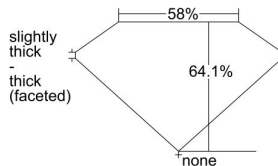

GIA®

FACSIMILE

GIA REPORT 1469358766

Verify this report at GIA.edu

GIA NATURAL DIAMOND DOSSIER®

April 18, 2023
GIA Report Number 1469358766
Shape and Cutting Style ..... Pear Brilliant
Measurements ..... 6.86 x 4.35 x 2.79 mm

GRADING RESULTS

Carat Weight ..... 0.50 carat
Color Grade ..... D
Clarity Grade VVS2

ADDITIONAL GRADING INFORMATION

Polish ..... Excellent
Symmetry ..... Excellent
Fluorescence ..... None
Clarity Characteristics..... Needle, Pinpoint
Inscription(s): GIA 1469358766

PROPORTIONS

Profile not to actual proportions

GRADING SCALES

GIA COLOR SCALE		GIA CLARITY SCALE			
COLORLESS	D	VERY VERY SLIGHTLY INCLUDED	FLAWLESS		
	E		INTERNALLY FLAWLESS		
	F	VERY SLIGHTLY INCLUDED	VVS₁		
	G		VVS₂		
	H		VS₁		
	NEAR COLORLESS	I	SLIGHTLY INCLUDED	VS₂	
		J		SI₁	
		FAINT	K	INCLUDED	SI₂
			L		I₁
			M		I₂
VERY LIGHT			N	INCLUDED	I₃
			O		
			P		
	Q				
LIGHT	R				
	S				
	T				
	U				
	V				
	Z