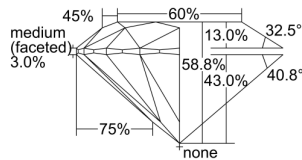

GIA®

FACSIMILE

GIA REPORT

1469405818

Verify this report at GIA.edu

GIA NATURAL DIAMOND DOSSIER®

April 25, 2023
GIA Report Number 1469405818
Shape and Cutting Style ..... Round Brilliant
Measurements ..... 4.14 - 4.15 x 2.44 mm

GRADING RESULTS

Carat Weight ..... 0.25 carat
Color Grade ..... F
Clarity Grade VS1
Cut Grade ..... Excellent

ADDITIONAL GRADING INFORMATION

Polish ..... Excellent
Symmetry ..... Excellent
Fluorescence ..... Faint
Clarity Characteristics ..... Feather, Pinpoint
Inscription(s): GIA 1469405818

PROPORTIONS

Profile to actual proportions

GRADING SCALES

GIA COLOR SCALE	GIA CLARITY SCALE	GIA CUT SCALE	
D	FLAWLESS	EXCELLENT	
E	INTERNALLY FLAWLESS		
F		VVS₁	VERY GOOD
G	VVS₂		
H	VS₁	GOOD	
I	VS₂		
J	SI₁	FAIR	
K	SI₂		
L	I₁	POOR	
M	I₂		
N	I₃		
O			
P			
Q			
R			
S			
T			
U			
V			
W			
X			
Y			
Z