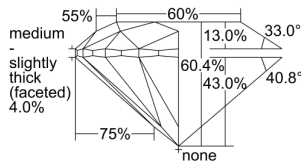

GIA®

FACSIMILE

GIA REPORT

1469726361

Verify this report at GIA.edu

GIA NATURAL DIAMOND DOSSIER®

May 30, 2023
GIA Report Number 1469726361
Shape and Cutting Style ..... Round Brilliant
Measurements ..... 4.51 - 4.55 x 2.74 mm

GRADING RESULTS

Carat Weight ..... 0.35 carat
Color Grade ..... F
Clarity Grade VS1
Cut Grade ..... Excellent

ADDITIONAL GRADING INFORMATION

Polish ..... Excellent
Symmetry ..... Excellent
Fluorescence ..... None
Clarity Characteristics ..... Feather, Cloud
Inscription(s): GIA 1469726361

PROPORTIONS

Profile to actual proportions

GRADING SCALES

GIA COLOR SCALE	GIA CLARITY SCALE	GIA CUT SCALE
D	FLAWLESS	EXCELLENT
E	FLAWLESS	
F	INTERNALLY FLAWLESS	VERY GOOD
G	FLAWLESS	
H	VVS₁	GOOD
I	VVS₂	
J	VS₁	FAIR
K	VS₂	
L	SI₁	POOR
M	SI₂	
N	I₁	
O	I₂	
P	I₃	
Q		
R		
S		
T		
U		
V		
W		
X		
Y		
Z