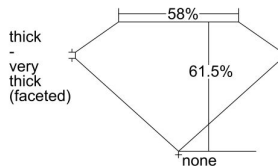

GIA®

FACSIMILE

GIA REPORT 1469778576

Verify this report at GIA.edu

GIA NATURAL DIAMOND DOSSIER®

June 05, 2023
GIA Report Number 1469778576
Shape and Cutting Style ..... Pear Brilliant
Measurements ..... 7.30 x 4.63 x 2.85 mm

GRADING RESULTS

Carat Weight ..... 0.62 carat
Color Grade ..... G
Clarity Grade VS2

ADDITIONAL GRADING INFORMATION

Polish ..... Very Good
Symmetry ..... Very Good
Fluorescence ..... None
Clarity Characteristics ..... Crystal, Cloud
Inspection(s): GIA 1469778576

PROPORTIONS

Profile not to actual proportions

GRADING SCALES

GIA COLOR SCALE		GIA CLARITY SCALE	
COLORLESS	D	VERY VERY SLIGHTLY INCLUDED	FLAWLESS
	E		INTERNALLY FLAWLESS
	F		VVS₁
	G		VVS₂
	H		VS₁
	I		VS₂
	J		SI₁
	K		SI₂
	L		I₁
	M		I₂
NEAR COLORLESS	N	SLIGHTLY INCLUDED	I₃
	O		
	P		
	Q		
FAINT	R		
	S		
	T		
	U		
VERY LIGHT	V		
	W		
	X		
	Y		
LIGHT	Z