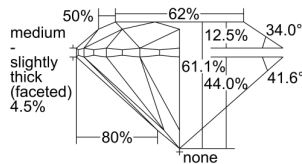

GIA®

FACSIMILE

GIA REPORT

1469784656

Verify this report at GIA.edu

GIA NATURAL DIAMOND DOSSIER®

June 12, 2023
GIA Report Number **1469784656**
Shape and Cutting Style ..... **Round Brilliant**
Measurements ..... **4.57 - 4.58 x 2.80 mm**

GRADING RESULTS

Carat Weight ..... **0.36 carat**
Color Grade ..... **H**
Clarity Grade **VVS2**
Cut Grade ..... **Excellent**

ADDITIONAL GRADING INFORMATION

Polish ..... **Excellent**
Symmetry ..... **Excellent**
Fluorescence ..... **None**
Clarity Characteristics..... **Pinpoint, Feather, Cloud**
Inscription(s): **GIA 1469784656**

PROPORTIONS

Profile to actual proportions

GRADING SCALES

GIA COLOR SCALE

COLORESS	D
	E
	F
	G
	H
	I
	J
NEAR COLORESS	K
	L
Faint	M
	N
	O
	P
	R
	S
	T
	U
	V
	W
	X
	Y
Light	Z

GIA CLARITY SCALE

VERY VERY SLIGHTLY INCLUDED	FLAWLESS
	INTERNALLY FLAWLESS
VERY SLIGHTLY INCLUDED	VVS₁
	VVS₂
SLIGHTLY INCLUDED	VS₁
	VS₂
INCLUDED	SI₁
	SI₂
	I₁
	I₂
	I₃

GIA CUT SCALE

EXCELLENT
VERY GOOD
GOOD
FAIR
POOR