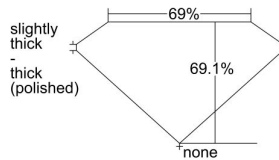

GIA®

FACSIMILE

GIA REPORT

1469831379

Verify this report at GIA.edu

GIA NATURAL DIAMOND DOSSIER®

June 12, 2023
GIA Report Number 1469831379
Shape and Cutting Style ..... Square Modified Brilliant
Measurements ..... 3.85 x 3.80 x 2.63 mm

GRADING RESULTS

Carat Weight ..... 0.33 carat
Color Grade ..... G
Clarity Grade VS1

ADDITIONAL GRADING INFORMATION

Polish ..... Excellent
Symmetry ..... Very Good
Fluorescence ..... None
Clarity Characteristics ..... Feather
Inscription(s): GIA 1469831379

PROPORTIONS

Profile not to actual proportions

GRADING SCALES

GIA COLOR SCALE		GIA CLARITY SCALE			
COLORLESS	D	VERY VERY SLIGHTLY INCLUDED	FLAWLESS		
	E		INTERNALLY FLAWLESS		
	F		VS₁		
	NEAR COLORLESS	G	VERY SLIGHTLY INCLUDED	VS₂	
		H		VS₁	
		FAINT	I	SLIGHTLY INCLUDED	VS₂
			J		SI₁
			K		SI₂
	LIGHT	L	INCLUDED	I₁	
		M		I₂	
N		INCLUDED	I₃		
O					
P					
Q					
R					
S					
T					
U					
V					
W					
X					
Y					
Z