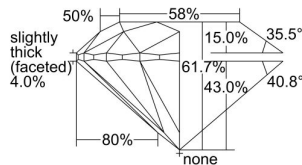

GIA®

FACSIMILE

GIA REPORT

1469927614

Verify this report at GIA.edu

GIA NATURAL DIAMOND DOSSIER®

June 23, 2023
GIA Report Number 1469927614
Shape and Cutting Style ..... Round Brilliant
Measurements ..... 4.15 - 4.17 x 2.57 mm

GRADING RESULTS

Carat Weight ..... 0.27 carat
Color Grade ..... E
Clarity Grade VS1
Cut Grade ..... Excellent

ADDITIONAL GRADING INFORMATION

Polish ..... Excellent
Symmetry ..... Excellent
Fluorescence ..... Faint
Clarity Characteristics ..... Feather, Cloud, Pinpoint
Inscription(s): GIA 1469927614

PROPORTIONS

Profile to actual proportions

GRADING SCALES

GIA COLOR SCALE	GIA CLARITY SCALE	GIA CUT SCALE	
D	FLAWLESS	EXCELLENT	
E	INTERNALLY FLAWLESS		
F		VVS₁	VERY GOOD
G	VVS₂		
H	VS₁	GOOD	
I	VS₂		
J	SI₁	FAIR	
K	SI₂		
L	INCLUDED	POOR	
M			
N			
O	I₁		
P	I₂		
Q	I₃		
R			
S			
T			
U			
V			
W			
X			
Y			
Z