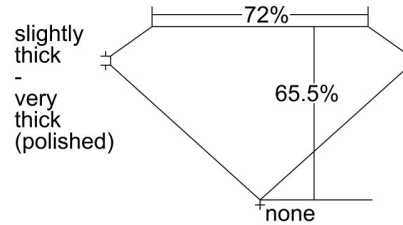

GIA NATURAL DIAMOND GRADING REPORT

July 04, 2023
GIA Report Number 1469989995
Shape and Cutting Style Emerald Cut
Measurements 7.06 x 5.20 x 3.41 mm

GRADING RESULTS

Carat Weight 1.20 carat
Color Grade E
Clarity Grade VS1

ADDITIONAL GRADING INFORMATION

Polish Excellent
Symmetry Very Good
Fluorescence None
Inscription(s): GIA 1469989995
Comments: Additional pinpoints are not shown.

PROPORTIONS

Profile not to actual proportions

CLARITY CHARACTERISTICS

KEY TO SYMBOLS*

- Crystal
- ~ Feather
- ☁ Cloud
- Pinpoint

* Red symbols denote internal characteristics (inclusions). Green or black symbols denote external characteristics (blemishes). Diagram is an approximate representation of the diamond, and symbols shown indicate type, position, and approximate size of clarity characteristics. All clarity characteristics may not be shown. Details of finish are not shown.