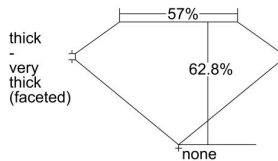

GIA®

FACSIMILE

GIA REPORT 1473047781

Verify this report at GIA.edu

GIA NATURAL DIAMOND DOSSIER®

July 10, 2023
GIA Report Number 1473047781
Shape and Cutting Style ..... Pear Brilliant
Measurements ..... 6.99 x 4.54 x 2.85 mm

GRADING RESULTS

Carat Weight ..... 0.55 carat
Color Grade ..... E
Clarity Grade VVS1

ADDITIONAL GRADING INFORMATION

Polish ..... Excellent
Symmetry ..... Excellent
Fluorescence ..... Faint
Clarity Characteristics ..... Etch Channel
Inscription(s): GIA 1473047781

PROPORTIONS

Profile not to actual proportions

GRADING SCALES

GIA COLOR SCALE		GIA CLARITY SCALE			
COLORLESS	D	VERY VERY SLIGHTLY INCLUDED	FLAWLESS		
	E		INTERNALLY FLAWLESS		
	F	VERY SLIGHTLY INCLUDED	VVS₁		
	G		VVS₂		
	H		VS₁		
	NEAR COLORLESS	I	SLIGHTLY INCLUDED	VS₂	
		J		SI₁	
		FAINT	K	INCLUDED	SI₂
			L		I₁
			M		I₂
VERT LIGHT	N	LIGHT	I₃		
	O				
	P				
	Q				
	R				
	S				
LIGHT	T				
	U				
	V				
	W				
	X				
Y					
Z