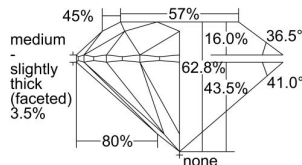

GIA®

FACSIMILE

GIA REPORT 1473174926

Verify this report at GIA.edu

GIA NATURAL DIAMOND DOSSIER®

July 24, 2023
GIA Report Number 1473174926
Shape and Cutting Style ..... Round Brilliant
Measurements ..... 4.84 - 4.86 x 3.05 mm

GRADING RESULTS

Carat Weight ..... 0.44 carat
Color Grade ..... G
Clarity Grade VVS1
Cut Grade ..... Excellent

ADDITIONAL GRADING INFORMATION

Polish ..... Excellent
Symmetry ..... Excellent
Fluorescence ..... None
Clarity Characteristics..... Pinpoint, Cloud, Indented Natural
Inscription(s): GIA 1473174926

PROPORTIONS

Profile to actual proportions

GRADING SCALES

GIA COLOR SCALE

COLORLESS	D
	E
	F
	G
	H
	I
	J
NEAR COLORLESS	K
	L
Faint	M
	N
	O
	P
Very Light	Q
	R
	S
	T
	U
	V
Light	W
	X
	Y
	Z

GIA CLARITY SCALE

FLAWLESS	VERY VERY SLIGHTLY INCLUDED	VS₁	VS₂	SLIGHTLY INCLUDED	SI₁	SI₂	I₁	I₂	I₃	
										VERY SLIGHTLY INCLUDED
INTERNALLY FLAWLESS										

GIA CUT SCALE

EXCELLENT
VERY GOOD
GOOD
FAIR
POOR