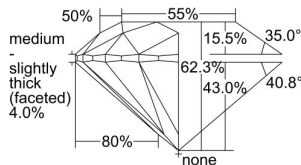

GIA®

FACSIMILE

GIA REPORT 1473176347

Verify this report at GIA.edu

GIA NATURAL DIAMOND DOSSIER®

July 24, 2023
GIA Report Number 1473176347
Shape and Cutting Style ..... Round Brilliant
Measurements ..... 5.67 - 5.69 x 3.54 mm

GRADING RESULTS

Carat Weight ..... 0.70 carat
Color Grade ..... G
Clarity Grade VS2
Cut Grade ..... Excellent

ADDITIONAL GRADING INFORMATION

Polish ..... Excellent
Symmetry ..... Excellent
Fluorescence ..... None
Clarity Characteristics..... Crystal, Feather, Cloud
Inscription(s): GIA 1473176347

PROPORTIONS

Profile to actual proportions

GRADING SCALES

GIA COLOR SCALE	GIA CLARITY SCALE	GIA CUT SCALE	
D	FLAWLESS	EXCELLENT	
E	INTERNALLY FLAWLESS		
F		VVS₁	VERY GOOD
G	VVS₂		
H	VS₁	GOOD	
I	VS₂		
J	SI₁	FAIR	
K	SI₂		
L	I₁	POOR	
M	I₂		
N	I₃		
O			
P			
Q			
R			
S			
T			
U			
V			
W			
X			
Y			
Z