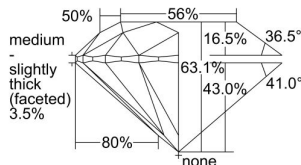

GIA®

FACSIMILE

GIA REPORT 1473279536

Verify this report at GIA.edu

GIA NATURAL DIAMOND DOSSIER®

August 07, 2023
GIA Report Number 1473279536
Shape and Cutting Style ..... Round Brilliant
Measurements ..... 6.13 - 6.16 x 3.88 mm

GRADING RESULTS

Carat Weight ..... 0.90 carat
Color Grade I
Clarity Grade VS2
Cut Grade ..... Excellent

ADDITIONAL GRADING INFORMATION

Polish ..... Excellent
Symmetry ..... Excellent
Fluorescence ..... None
Clarity Characteristics..... Crystal, Cloud, Feather
Inscription(s): GIA 1473279536

PROPORTIONS

Profile to actual proportions

GRADING SCALES

GIA COLOR SCALE	GIA CLARITY SCALE	GIA CUT SCALE	
D	FLAWLESS	EXCELLENT	
E	INTERNALLY FLAWLESS		
F		VVS₁	VERY GOOD
G	VVS₂		
H	VS₁	GOOD	
I	VS₂		
J	SI₁	FAIR	
K	SI₂		
L	I₁	POOR	
M	I₂		
N	I₃		
O			
P			
Q			
R			
S			
T			
U			
V			
W			
X			
Y			
Z