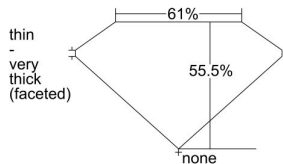

GIA®

FACSIMILE

GIA REPORT 1473327801

Verify this report at GIA.edu

GIA NATURAL DIAMOND DOSSIER®

August 11, 2023
GIA Report Number 1473327801
Shape and Cutting Style ..... Pear Brilliant
Measurements ..... 6.29 x 3.78 x 2.10 mm

GRADING RESULTS

Carat Weight ..... 0.31 carat
Color Grade ..... E
Clarity Grade SI1

ADDITIONAL GRADING INFORMATION

Polish ..... Excellent
Symmetry ..... Good
Fluorescence ..... Faint
Clarity Characteristics ..... Cloud
Inscription(s): GIA 1473327801

PROPORTIONS

Profile not to actual proportions

GRADING SCALES

GIA COLOR SCALE		GIA CLARITY SCALE			
COLORLESS	D	VERY VERY SLIGHTLY INCLUDED	FLAWLESS		
	E		INTERNALLY FLAWLESS		
	F	VERY SLIGHTLY INCLUDED	VVS₁		
	G		VVS₂		
	H		VS₁		
	NEAR COLORLESS	I	SLIGHTLY INCLUDED	VS₂	
		J		SI₁	
		FAINT	K	INCLUDED	SI₂
			L		I₁
			M		I₂
VERT LIGHT	N		INCLUDED	I₃	
	O				
	P				
	Q				
LIGHT	R				
	S				
	T				
	U				
	V				
	Z