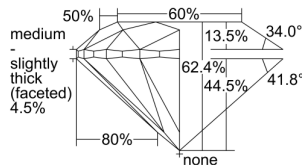

GIA®

FACSIMILE

GIA REPORT

1473372736

Verify this report at GIA.edu

GIA NATURAL DIAMOND DOSSIER®

August 18, 2023
GIA Report Number 1473372736
Shape and Cutting Style ..... Round Brilliant
Measurements ..... 6.10 - 6.16 x 3.83 mm

GRADING RESULTS

Carat Weight ..... 0.90 carat
Color Grade ..... F
Clarity Grade VVS1
Cut Grade ..... Excellent

ADDITIONAL GRADING INFORMATION

Polish ..... Excellent
Symmetry ..... Very Good
Fluorescence ..... None
Clarity Characteristics ..... Pinpoint, Feather
Inscription(s): GIA 1473372736

PROPORTIONS

Profile to actual proportions

GRADING SCALES

GIA COLOR SCALE	GIA CLARITY SCALE	GIA CUT SCALE	
D	FLAWLESS	EXCELLENT	
E	INTERNALLY FLAWLESS		
F		VVS₁	VERY GOOD
G	VVS₂		
H	VS₁	GOOD	
I	VS₂		
J	SI₁	FAIR	
K	SI₂		
L	I₁	POOR	
M			
N			
O	I₂		
P			
Q			
R	I₃		
S			
T			
U			
V			
W			
X			
Y			
Z